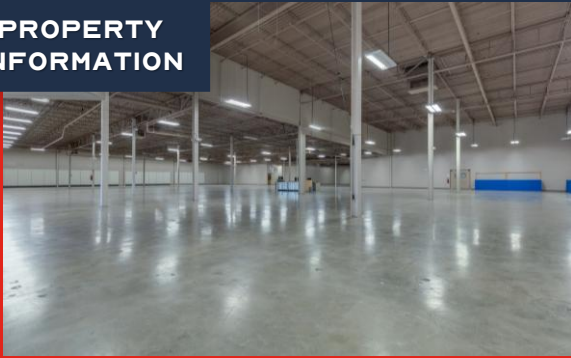

PROPERTY INFORMATION

DEMOGRAPHICS		1 MILE	3 MILES	5 MILES
POPULATION		3,365	32,903	111,137
HOUSEHOLDS		1,478	13,480	46,317
AVERAGE HH INCOME		\$87,061	\$103,935	\$96,903

- WELCOME DICK'S WAREHOUSE & IMPACT GAMING CENTER!
- RETAIL SPACE & OUTLOT AVAILABLE @ FAIRVIEW HEIGHTS PLAZA
- FAIRVIEW HEIGHTS IS THE DOMINANT REGIONAL RETAIL HUB OF THE ST. LOUIS METRO-EAST
- EXCELLENT VISIBILITY ALONG INTERSTATE-64 WITH OVER 75,500 VPD, PROMINENT PYLON, AND BUILDING SIGNAGE AVAILABLE
- EXISTING ANCHORS INCLUDE GUITAR CENTER AND URBAN AIR TRAMPOLINE PARK
- LANDLORD WILL ENTERTAIN GROSS LEASE STRUCTURES

SITE PLAN

PROPERTY BREAKDOWN

1	DICK'S SPORTING GOODS WAREHOUSE	60,137 SF
2	GUITAR CENTER	22,176 SF
3	AVAILABLE	4,030 SF
4	URBAN AIR	40,624 SF
5	SALON AND SPA SANCTUARY	1,047 SF
6	AVAILABLE	1,473 SF
7	AVAILABLE	1,680 SF
8	AVAILABLE	31,310 SF
9	GINGER BUFFET & GRILL	8,300 SF
10	SPADE ATHLETICS	6,055 SF
11	IMPACT GAMING CENTER	20,310 SF
12	COMMON AREA (STATIC VACANCY)	1,695 SF
A	AVAILABLE LOT	0.77 ACRES