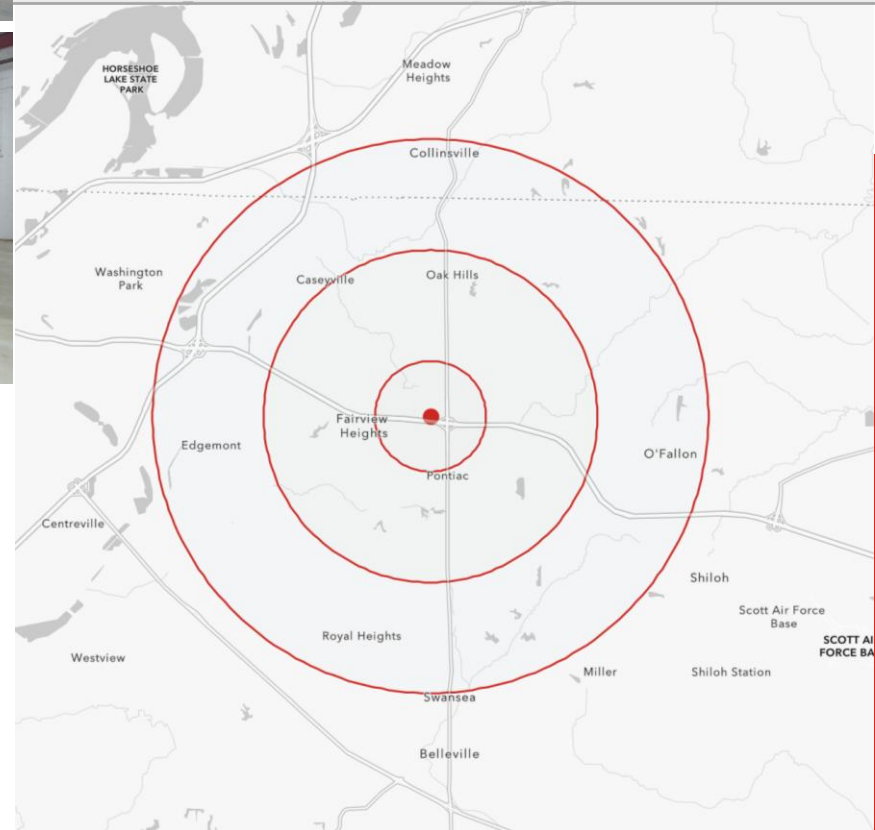

PROPERTY INFORMATION

DEMOGRAPHICS		1 MILE	3 MILES	5 MILES
POPULATION		3,365	32,903	111,137
HOUSEHOLDS		1,478	13,480	46,317
AVERAGE HH INCOME		\$87,061	\$103,935	\$96,903

- WELCOME DICK'S WAREHOUSE & IMPACT GAMING CENTER!
- RETAIL SPACE & OUTLOT AVAILABLE @ FAIRVIEW HEIGHTS PLAZA
- FAIRVIEW HEIGHTS IS THE DOMINANT REGIONAL RETAIL HUB OF THE ST. LOUIS METRO-EAST
- EXCELLENT VISIBILITY ALONG INTERSTATE-64 WITH OVER 75,500 VPD, PROMINENT PYLON, AND BUILDING SIGNAGE AVAILABLE
- EXISTING ANCHORS INCLUDE GUITAR CENTER AND URBAN AIR TRAMPOLINE PARK
- LANDLORD WILL ENTERTAIN GROSS LEASE STRUCTURES